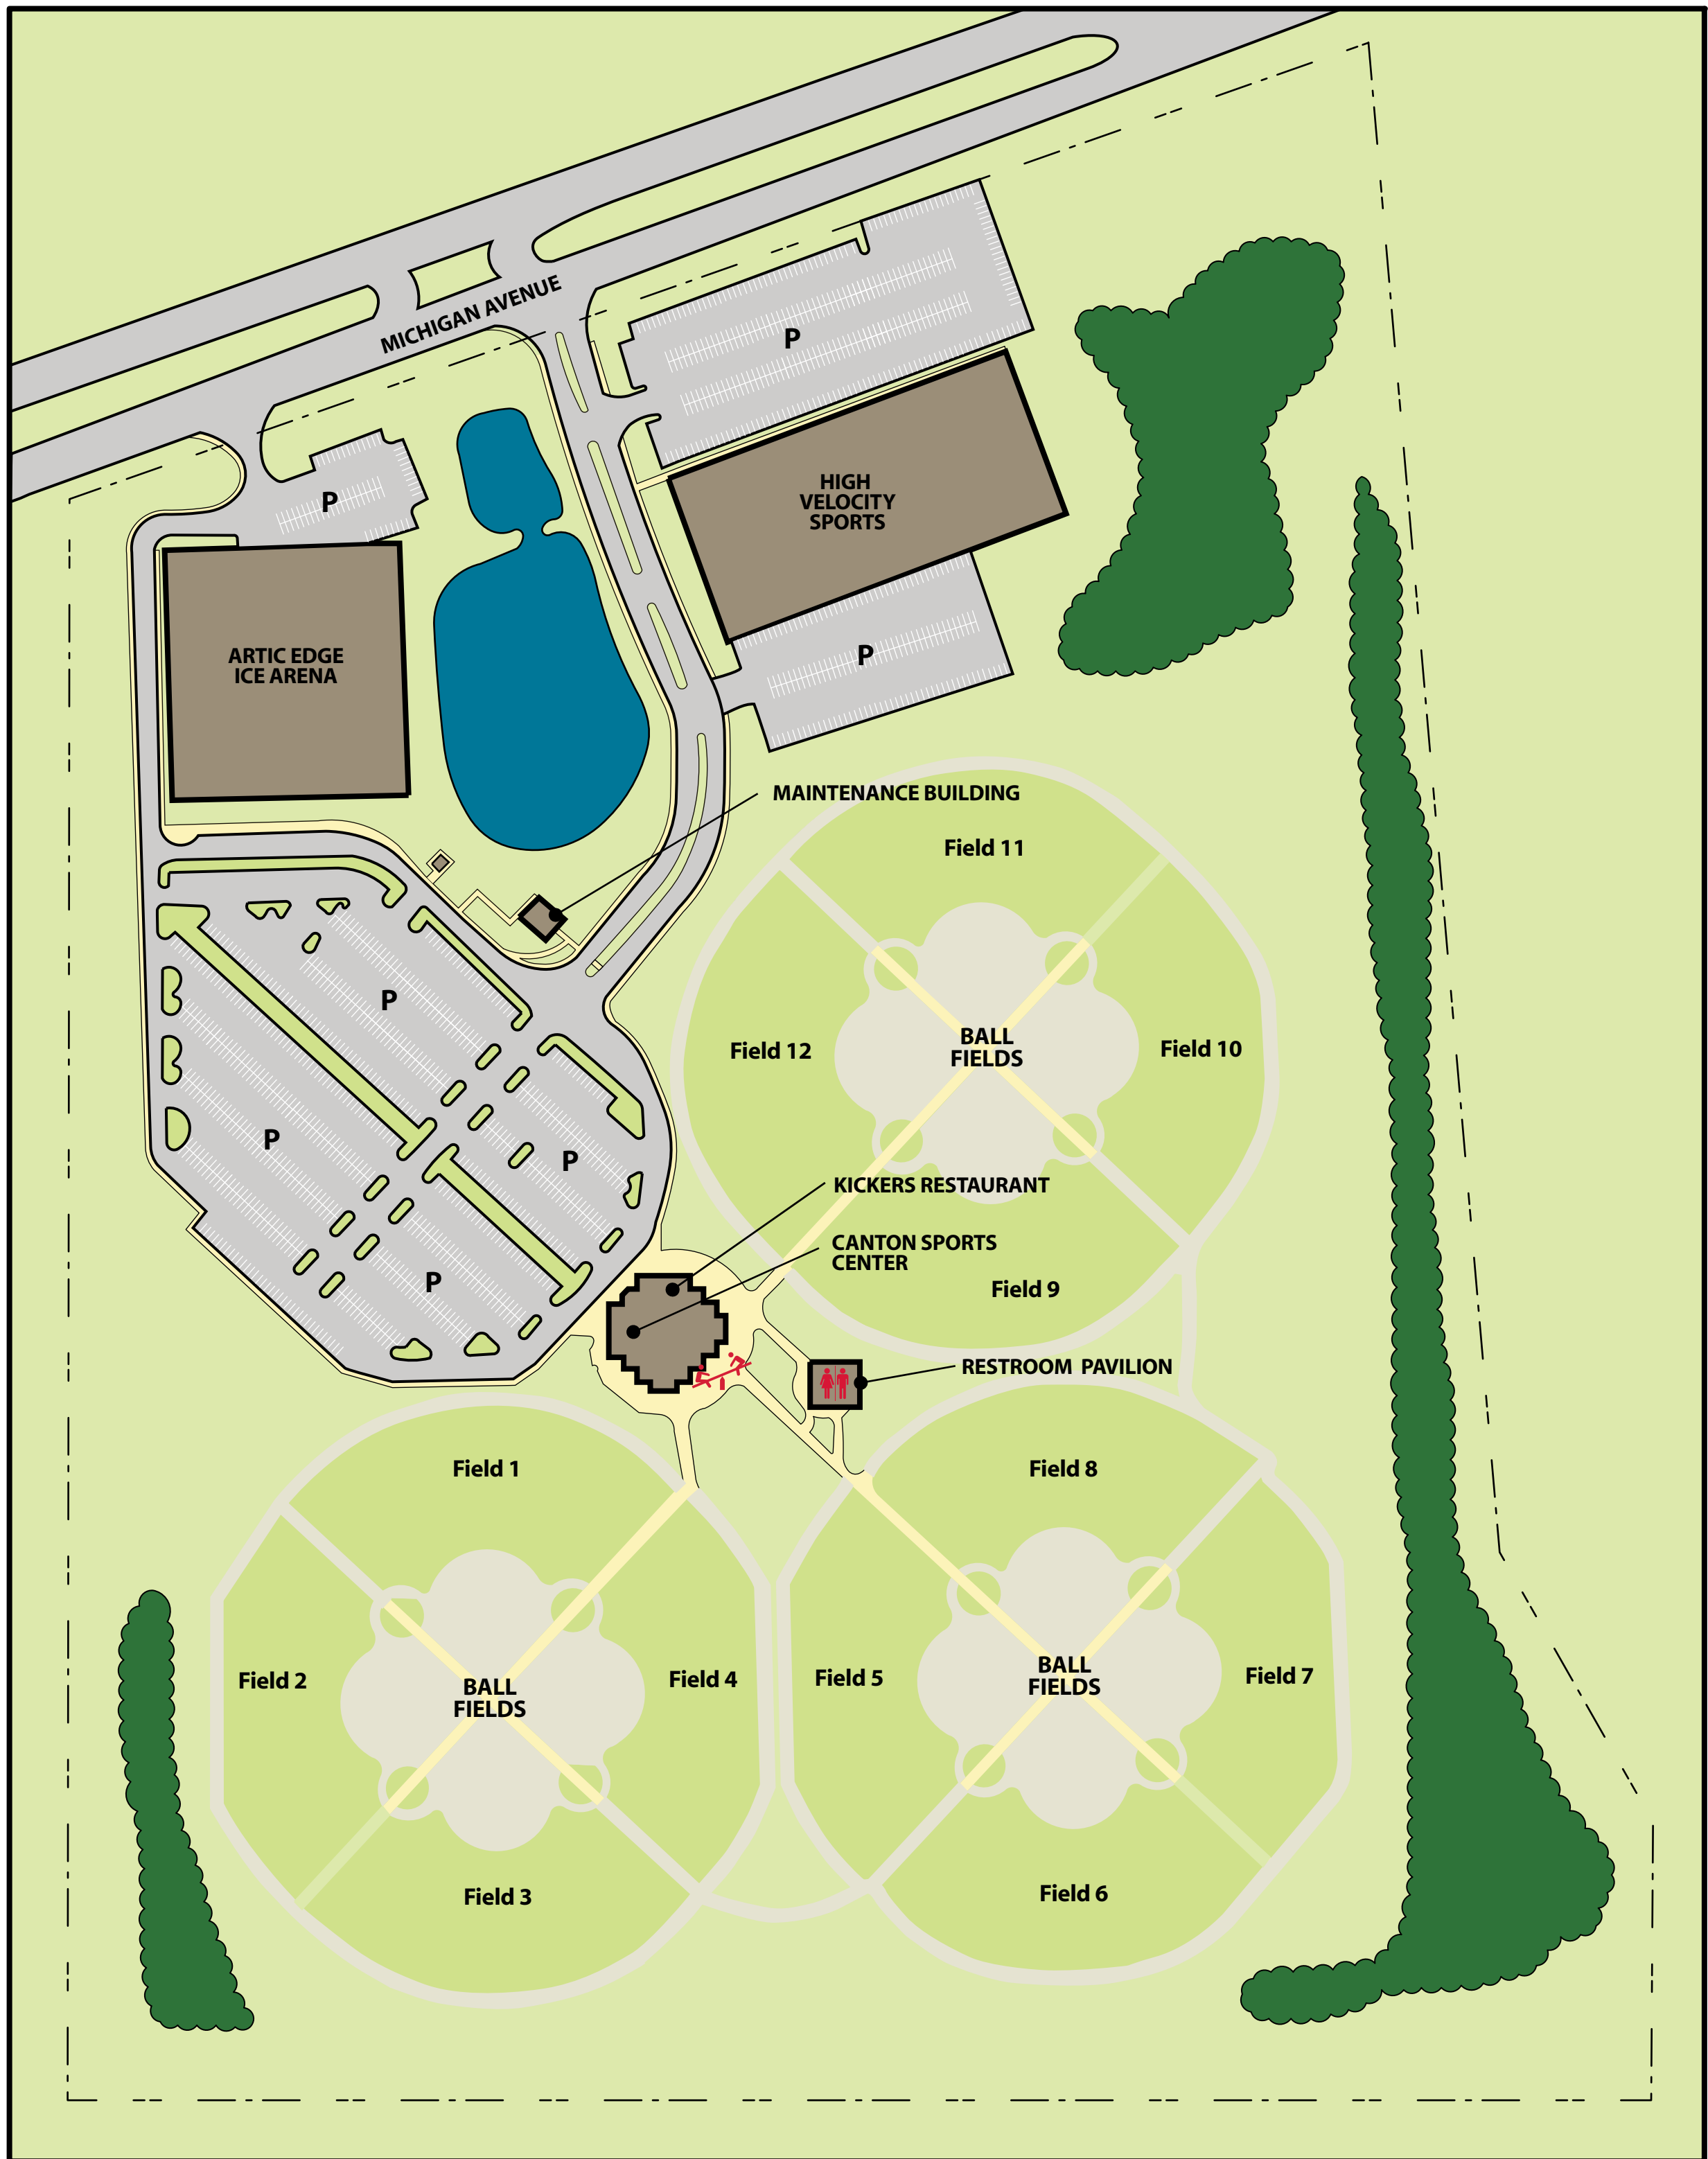

Victory Park

Map Legend

- | | | | | | |
|--|-------------------------|---|-----------------|---|-----------|
|  | Restrooms |  | Athletic Fields |  | Woodland |
|  | Pavilions / Picnic Area |  | Pedestrian Path |  | Playscape |
| P | Parking |  | Pond | | |