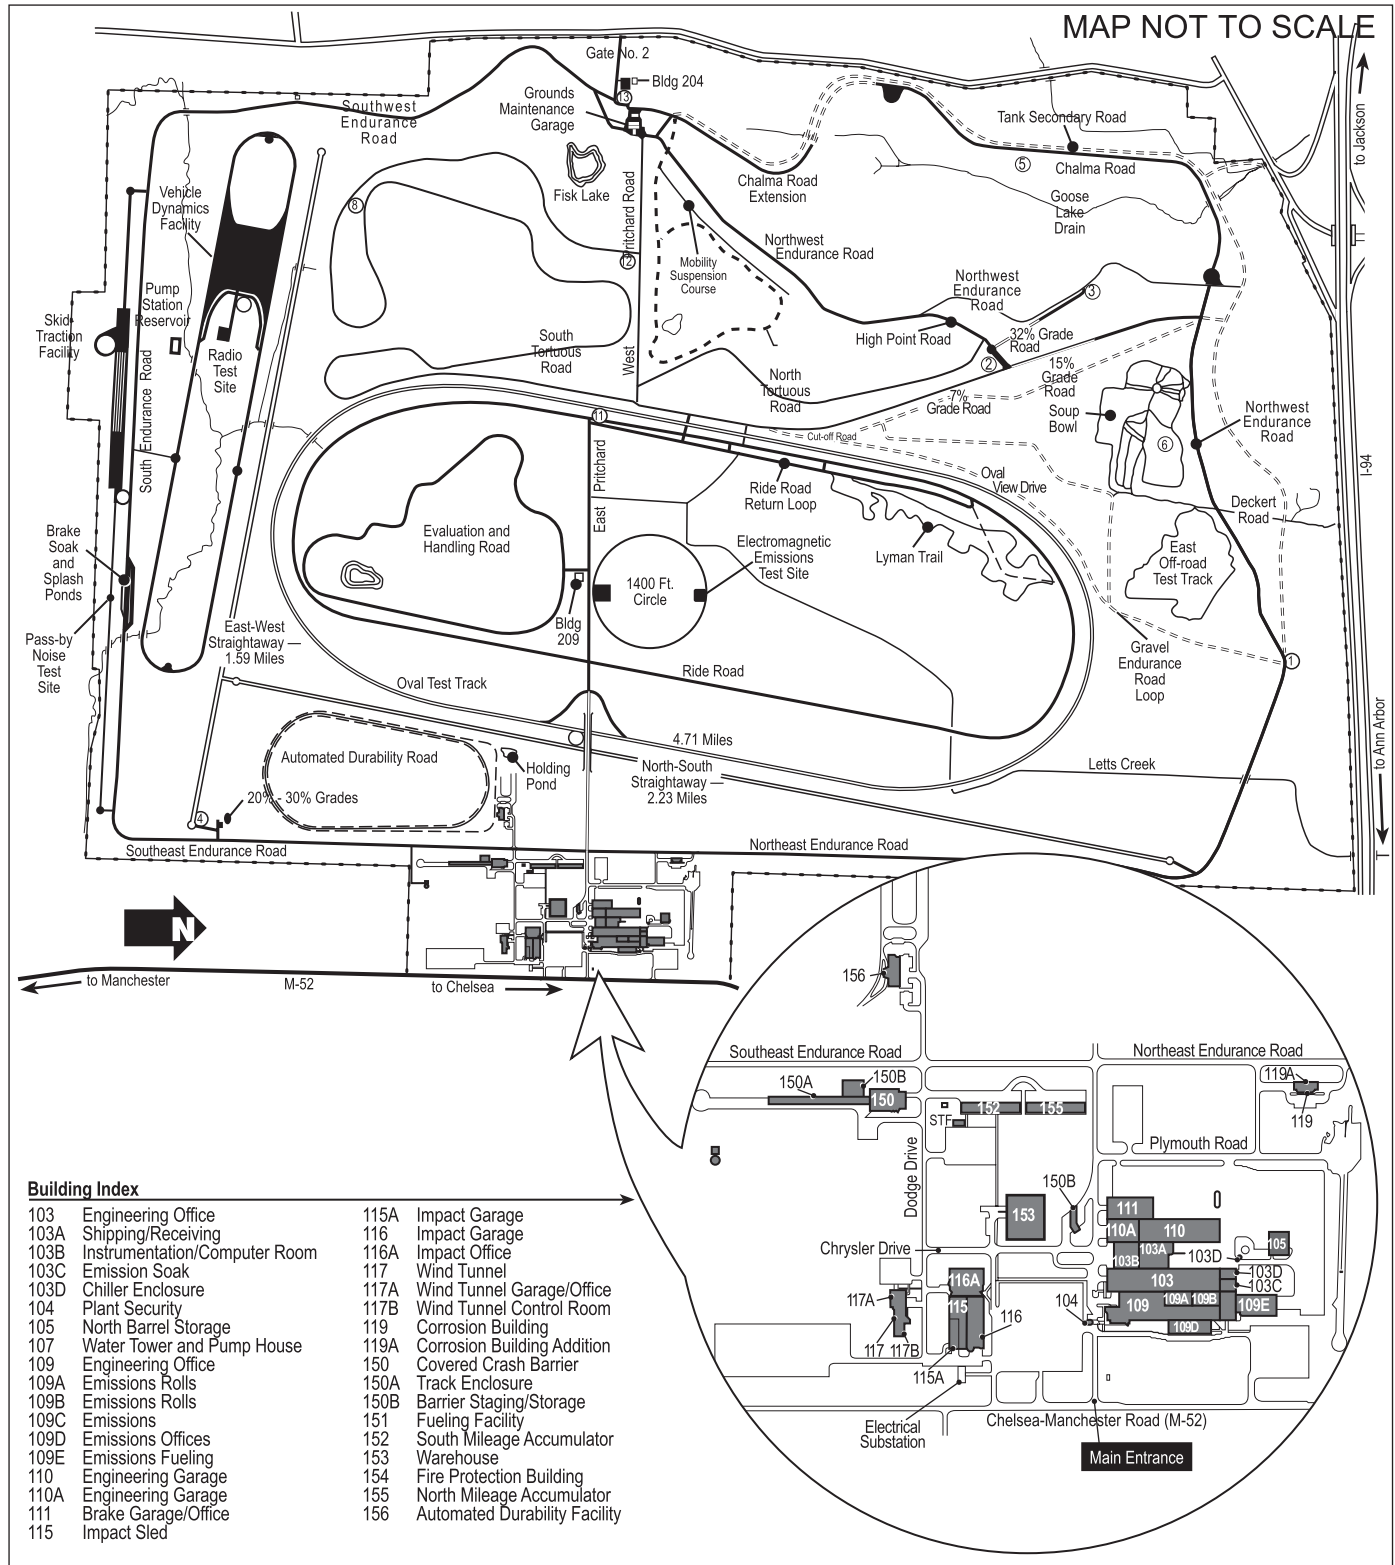

# Chrysler Chelsea Proving Grounds

The location: The Chelsea Proving Grounds is located on Chelsea-Manchester Road (M-52) approximately one mile south of I-94. The Emission test facilities are housed in Buildings 103 and 109.